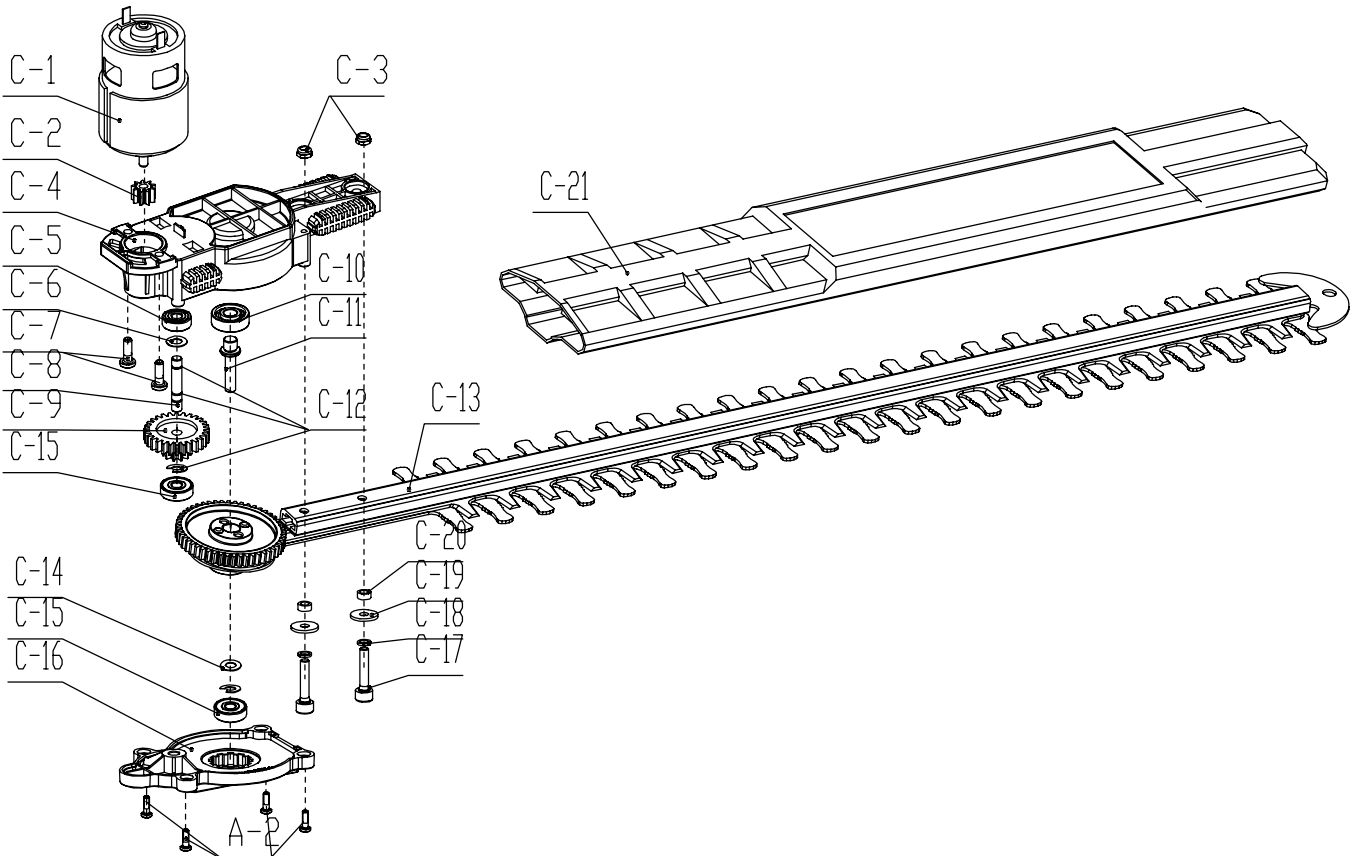

Drawing A

Spare Parts

Drawing B

Drawing C

Spare Parts

Drawing D

Spare Parts

Drawing A

Drawing Number	Spare Part Name	Part Number
HYHT40Li-A1	Left Handle Assy	1308001
HYHT40Li-A2	Screw	1290030
HYHT40Li-A3	Auto Switch	1308003
HYHT40Li-A4	Spring	1308004
HYHT40Li-A5	Spring	1308005
HYHT40Li-A6	Switch Plate	1308006
HYHT40Li-A7	Block	1308007
HYHT40Li-A8	Right Handle Assy	1308008
HYHT40Li-A9	Spring	1308009