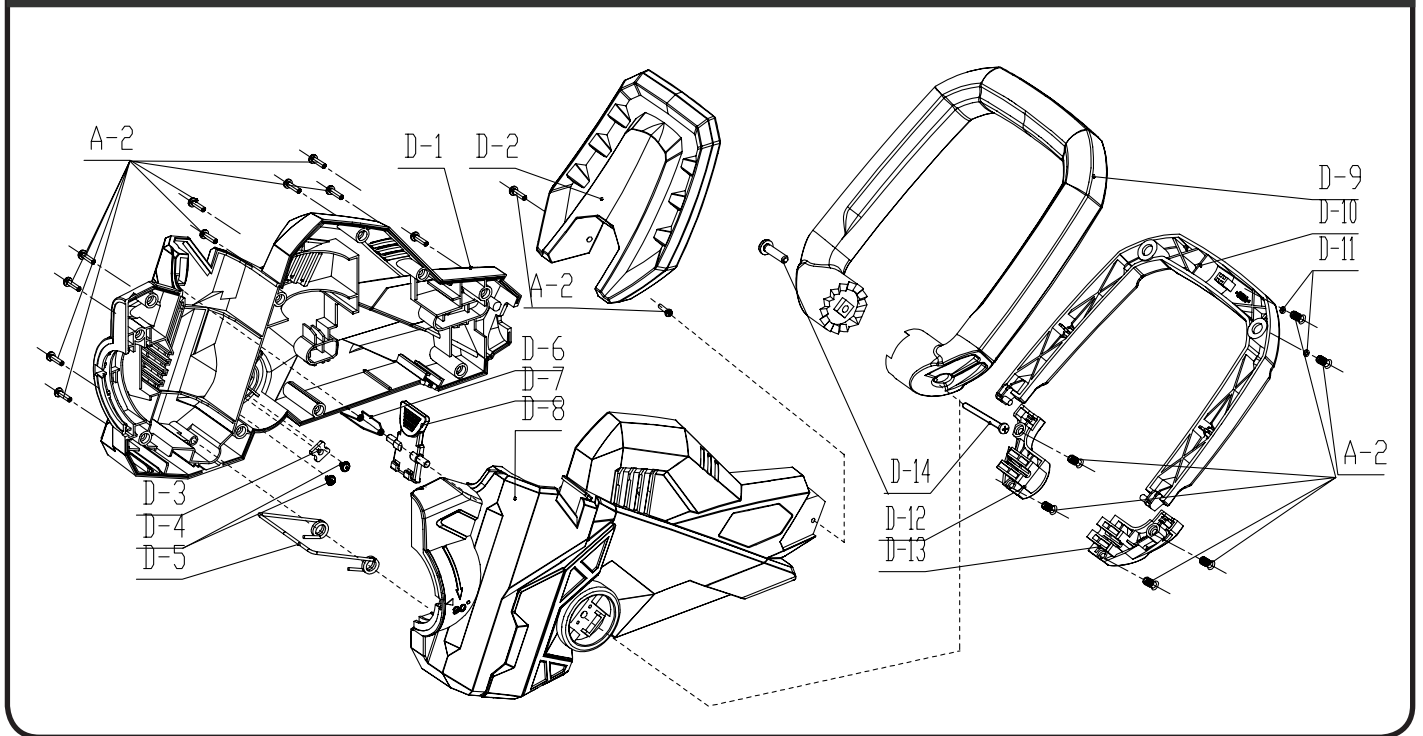

Drawing A

Spare Parts

Drawing B

Drawing C

Spare Parts

Drawing D

Spare Parts

Drawing A

Drawing Number	Spare Part Name	Part Number
HYHT40Li-A1	Left Handle Assy	1308001
HYHT40Li-A2	Screw	1290030
HYHT40Li-A3	Auto Switch	1308003
HYHT40Li-A4	Spring	1308004
HYHT40Li-A5	Spring	1308005
HYHT40Li-A6	Switch Plate	1308006
HYHT40Li-A7	Block	1308007
HYHT40Li-A8	Right Handle Assy	1308008
HYHT40Li-A9	Spring	1308009