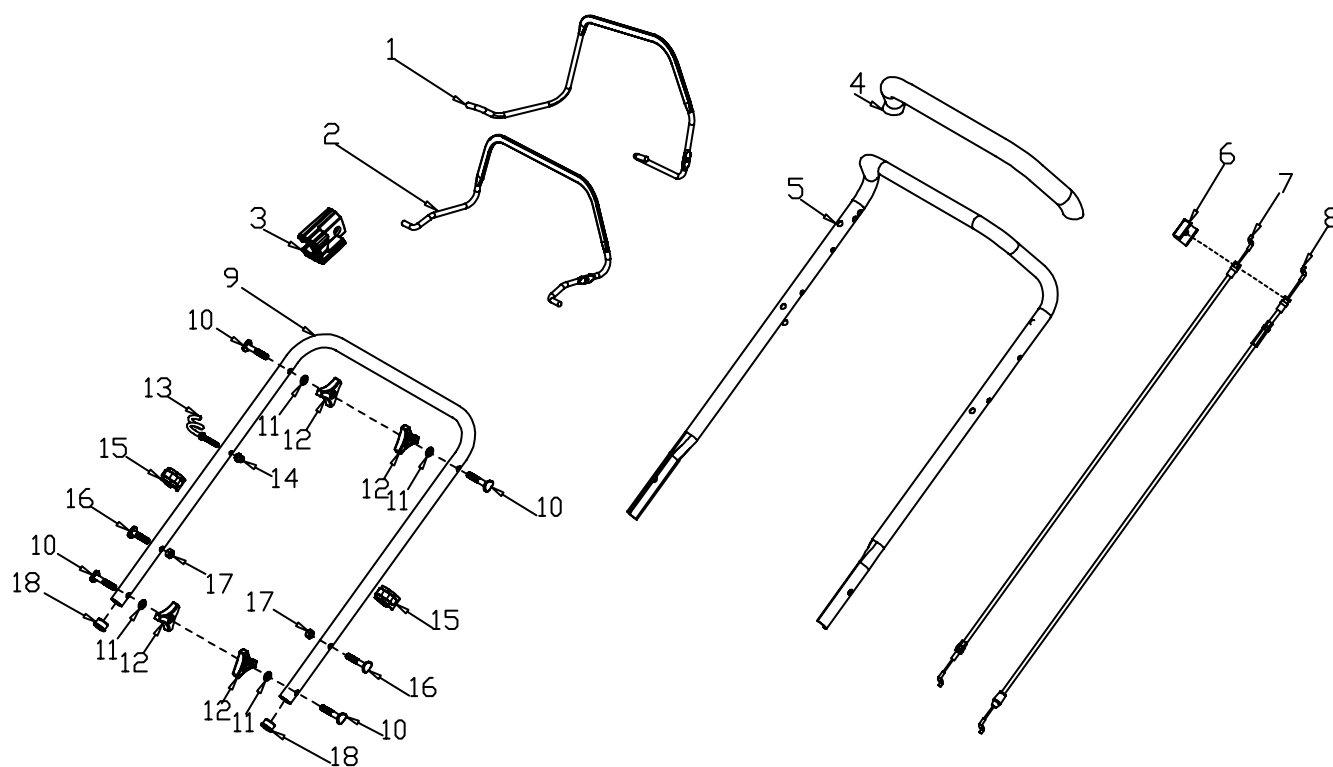

Spare Parts

Ordering Spare Parts

! Only use original spare parts: The use of non-original and/or incorrectly fitted parts will jeopardise the safety of the machine, may cause accidents or injuries for which the manufacturer is under no circumstance liable or responsible.

1. 1 Find the part you are looking for in the drawings.
2. 2 Information about the parts can be found in the tables below or visit power-spares.co.uk
3. 3 Use this information to order the part.
4. 4 Contact us if you need help finding the correct part.

Drawing A