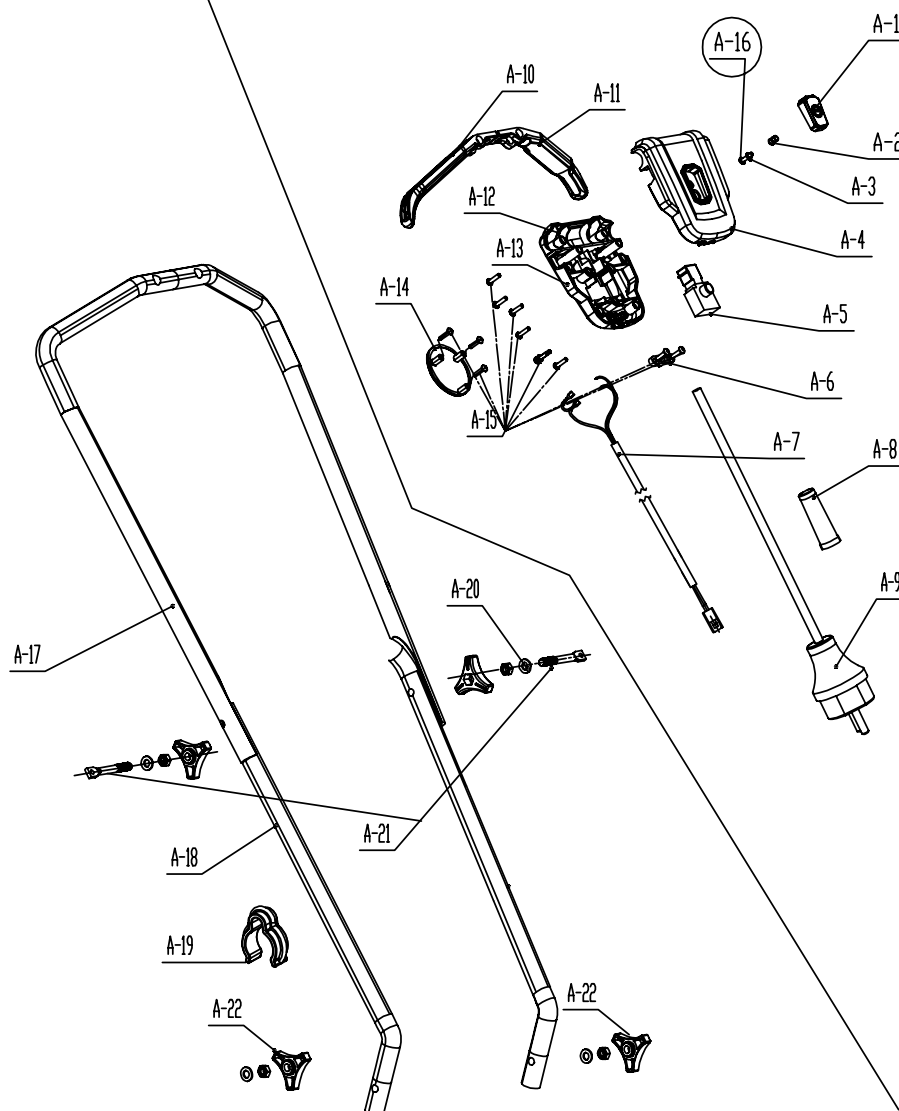

Drawing B

Spare Parts

Ordering Spare Parts

! Only use original spare parts: The use of non-original and/or incorrectly fitted parts will jeopardise the safety of the machine, may cause accidents or injuries for which the manufacturer is under no circumstance liable or responsible.

1. 1 Find the part you are looking for in the drawings.
2. 2 Information about the parts can be found in the tables below or visit power-spares.co.uk
3. 3 Use this information to order the part.
4. 4 Contact us if you need help finding the correct part.

Drawing A