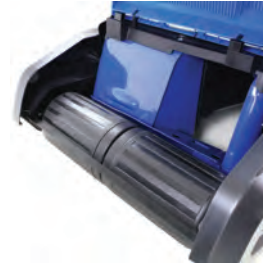

HYUNDAI

POWER PRODUCTS

HYUNDAI HYM530SPER 525mm PETROL LAWNMOWER

The HYM530SPER is a low maintenance self-propelled, rear roller lawnmower from HYUNDAI. Creates a traditional British striped lawn. The engine features push-button electric and recoil pull start, combine this with the electronic ignition system it makes starting effortless.

Specification

Model	HYM530SPER
Engine Size	196cc
Engine Type	4-Stroke OHV Single Cylinder
Rated Power	4.2kW
Drive	Self Propelled
Starting System	Recoil and Electric Push Button
Cutting Height	25mm-75mm (5 Heights)
Cutting Width	525mm / 52.5cm
Cutting Options	Rear Discharge, Lawn Striping and Cut & Collect
Grass Collector	70L
Deck Material	Steel
Dimensions	1550 x 650 x 1100mm
Net Weight	43.5kg